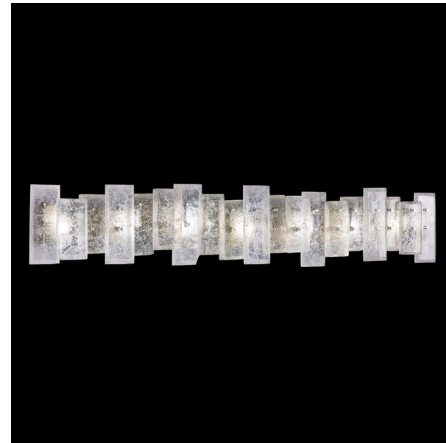

## Lunea Bathroom Vanity Light

By Fine Art Handcrafted Lighting

### Description

The Lunea Bathroom Vanity Light is inspired by midcentury modern architecture. Timeless elegance adds a touch of glamour to your space. Rock Crystals with hand beveled edges cast warm shadows across your room.

Shown in silver leaf / crystal

### Specifications

COLOR . . . . .	Crystal
BODY FINISH . . . . .	Silver Leaf
WATTAGE . . . . .	420W
DIMMER . . . . .	Standard 120V
DIMENSIONS . . . . .	46"W x 4.5"H x 2.6"D
BULB NOT INCLUDED . . . . .	7 x B10/Candelabra (E12)/60W/120V Incandescent