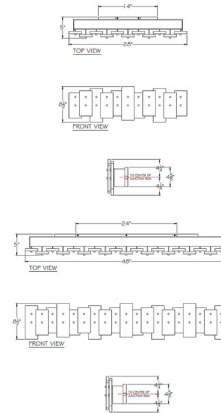

### Specifications

COLOR . . . . .	Crystal
BODY FINISH . . . . .	Silver Leaf
WATTAGE . . . . .	420W
DIMMER . . . . .	Standard 120V
DIMENSIONS . . . . .	46"W x 4.5"H x 2.6"D
BULB NOT INCLUDED . . . . .	7 x B10/Candelabra (E12)/60W/120V Incandescent