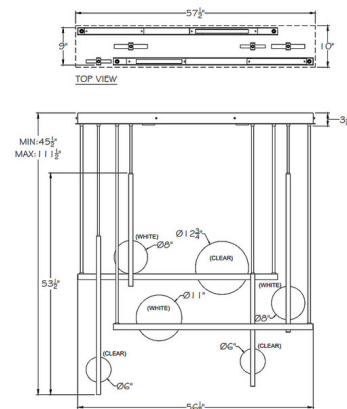

Specifications

COLOR Clear / White
 BODY FINISH Black Iron
 WATTAGE 30W
 DIMMER Low Voltage Electronic
 DIMENSIONS 56.5"L x 10"W x 53.5"H
 INTEGRATED LED MODULE 1 x LED/10W/120V LED
 INTEGRATED LED MODULE 2 x MRI6/GU10/10W/120V LED

Technical Information

PRODUCT DIMENSIONS Min / Max Overall Height: 45.5" - 111.5"
 LAMP COLOR 3000K
 LUMENS/WATT 1,280.00
 LUMINOUS FLUX 12800 lumens

Shown in black iron / clear / white

CLICK TO VIEW PRODUCT