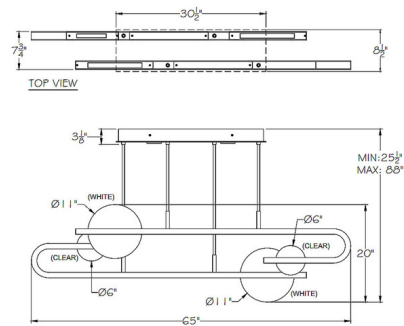

Lightology

lightology.com
866-954-4489
05-24-26

Project: _____
 Company: _____
 Location: _____ Fixture Type: _____
 SPEC #: **FAL1274060**
 Approved On: _____ Approved By: _____

Selene 65 Linear Pendant By Fine Art Handcrafted Lighting

Description

The Selene 65 Linear Pendant brings a sculptural beauty inspired by the Greek goddess of the moon, Selene. Features illuminated hand cast glass in Full Moon white and New Moon Clear, that casts warm shadows of light across your room. Note: Due to the weight of this fixture, additional ceiling support is required.

Shown in black iron / clear / white

Specifications

COLOR	Clear / White
BODY FINISH	Black Iron
WATTAGE	40W
DIMMER	Low Voltage Electronic
DIMENSIONS	65"L x 8.5"W x 20"H
INTEGRATED LED MODULE	2 x LED/10W/120V LED
INTEGRATED LED MODULE	2 x MR16/GU10/10W/120V LED