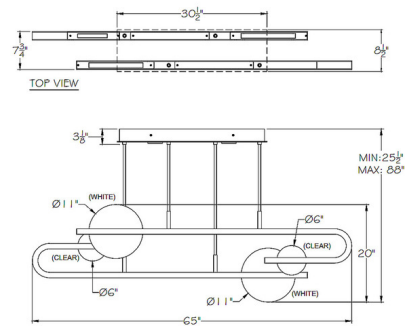

### Specifications

COLOR	Clear / White
BODY FINISH	Silver Leaf
WATTAGE	40W
DIMMER	Low Voltage Electronic
DIMENSIONS	65"L x 8.5"W x 20"H
INTEGRATED LED MODULE	2 x LED/10W/120V LED
INTEGRATED LED MODULE	2 x MRI6/GU10/10W/120V LED

### Technical Information

PRODUCT DIMENSIONS	Downrods: Four 3", Four 6", Eight 12", and Eight 18" Included
LAMP COLOR	3000K
LUMENS/WATT	200.00
LUMINOUS FLUX	2000 lumens

Shown in silver leaf / clear / white