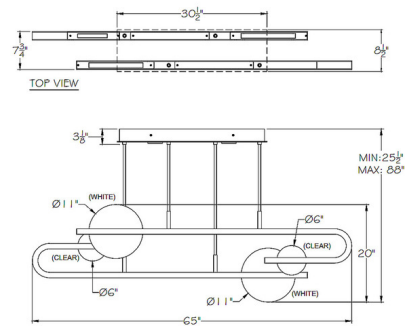

CLICK TO VIEW PRODUCT

Notes: