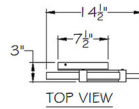

### Specifications

COLOR	Clear / White
BODY FINISH	Gold Leaf
WATTAGE	20W
DIMMER	Low Voltage Electronic
DIMENSIONS	14.5"W x 36"H x 3"D
INTEGRATED LED MODULE	2 x LED/10W/120V LED