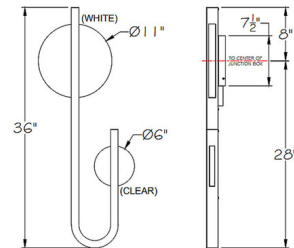

### Specifications

COLOR	Clear / White
BODY FINISH	Gold Leaf
WATTAGE	20W
DIMMER	Low Voltage Electronic
DIMENSIONS	14.5"W x 36"H x 3"D
INTEGRATED LED MODULE	2 x LED/10W/120V LED