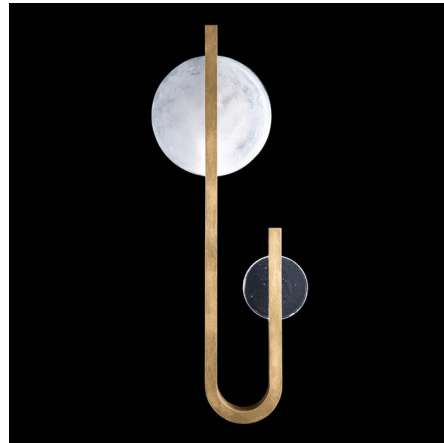

## Selene Wall Sconce

By Fine Art Handcrafted Lighting

### Description

The Selene Wall Sconce brings a sculptural beauty inspired by the Greek goddess of the moon, Selene. Features illuminated hand cast glass in Full Moon white and New Moon Clear, that casts warm shadows of light across your room. Available in Right or Left orientations.

Shown in gold leaf / clear / white

### Specifications

COLOR	Clear / White
BODY FINISH	Gold Leaf
WATTAGE	20W
DIMMER	Low Voltage Electronic
DIMENSIONS	14.5"W x 36"H x 3"D
INTEGRATED LED MODULE	2 x LED/10W/120V LED