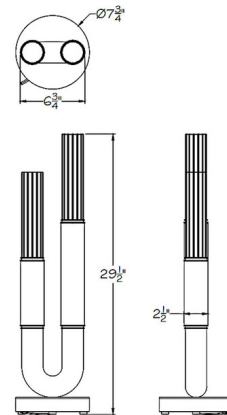

### Specifications

COLOR . . . . . Clear  
BODY FINISH . . . . . Silver Leaf / Nickel / Smoke  
WATTAGE . . . . . 13W  
DIMMER . . . . . Included  
DIMENSIONS . . . . . 7.75"W x 29.5"H  
INTEGRATED LED MODULE . . . . . 2 x LED/6.5W/120V LED  
COUNTRY OF ORIGIN . . . . . United States

### Technical Information

PRODUCT DIMENSIONS . . . . . Cord: 96"  
LAMP COLOR . . . . . 3000K  
LUMENS/WATT . . . . . 193.85  
LUMINOUS FLUX . . . . . 1260 lumens

CLICK TO VIEW PRODUCT

Notes: