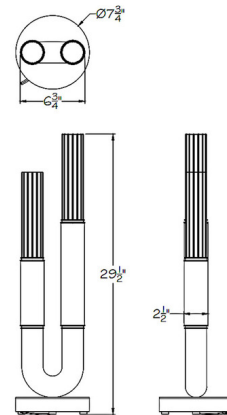

Shown in silver leaf / nickel / smoke / clear

Specifications

COLOR	Clear
BODY FINISH	Silver Leaf / Nickel / Smoke
WATTAGE	13W
DIMMER	Included
DIMENSIONS	7.75"W x 29.5"H
INTEGRATED LED MODULE	2 x LED/6.5W/120V LED
COUNTRY OF ORIGIN	United States

Technical Information

PRODUCT DIMENSIONS	Cord: 96"
LAMP COLOR	3000K
LUMENS/WATT	193.85
LUMINOUS FLUX	1260 lumens

CLICK TO VIEW PRODUCT

Notes: