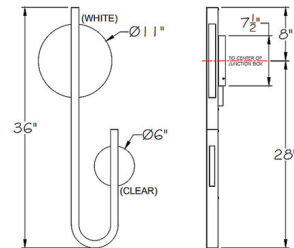

Lightology

lightology.com
866-954-4489
05-25-26

Project: _____
 Company: _____
 Location: _____ Fixture Type: _____
 SPEC #: **FAL1274110**
 Approved On: _____ Approved By: _____

Selene Wall Sconce

By Fine Art Handcrafted Lighting

Description

The Selene Wall Sconce brings a sculptural beauty inspired by the Greek goddess of the moon, Selene. Features illuminated hand cast glass in Full Moon white and New Moon Clear, that casts warm shadows of light across your room. Available in Right or Left orientations.

Shown in gold leaf / clear / white

Specifications

COLOR Clear / White
 BODY FINISH Black Iron
 WATTAGE 20W
 DIMMER Low Voltage Electronic
 DIMENSIONS 14.5"W x 36"H x 3"D
 INTEGRATED LED MODULE 2 x LED/10W/120V LED