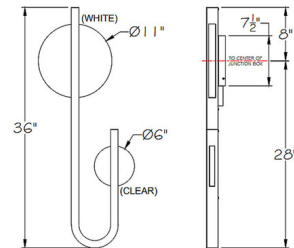

### Specifications

COLOR	Clear / White
BODY FINISH	Black Iron
WATTAGE	20W
DIMMER	Low Voltage Electronic
DIMENSIONS	14.5"W x 36"H x 3"D
INTEGRATED LED MODULE	2 x LED/10W/120V LED