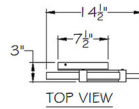

### Specifications

COLOR	Clear / White
BODY FINISH	Black Iron
WATTAGE	20W
DIMMER	Low Voltage Electronic
DIMENSIONS	14.5"W x 36"H x 3"D
INTEGRATED LED MODULE	2 x LED/10W/120V LED