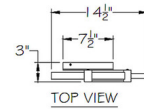

Shown in gold leaf / clear / white

Specifications

COLOR Clear / White
 BODY FINISH Black Iron
 WATTAGE 20W
 DIMMER Low Voltage Electronic
 DIMENSIONS 14.5"W x 36"H x 3"D
 INTEGRATED LED MODULE 2 x LED/10W/120V LED