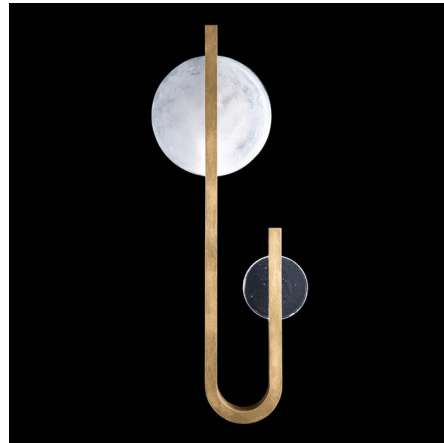

## Selene Wall Sconce

By Fine Art Handcrafted Lighting

### Description

The Selene Wall Sconce brings a sculptural beauty inspired by the Greek goddess of the moon, Selene. Features illuminated hand cast glass in Full Moon white and New Moon Clear, that casts warm shadows of light across your room. Available in Right or Left orientations.

Shown in gold leaf / clear / white

### Specifications

COLOR	Clear / White
BODY FINISH	Black Iron
WATTAGE	20W
DIMMER	Low Voltage Electronic
DIMENSIONS	14.5"W x 36"H x 3"D
INTEGRATED LED MODULE	2 x LED/10W/120V LED