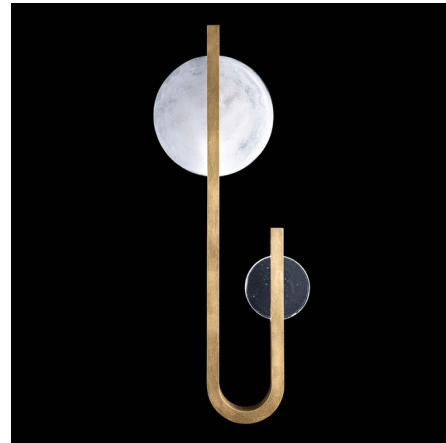

Lightology

lightology.com
866-954-4489
05-25-26

Project: _____
 Company: _____
 Location: _____ Fixture Type: _____
 SPEC #: **FAL1274110**
 Approved On: _____ Approved By: _____

Selene Wall Sconce

By Fine Art Handcrafted Lighting

Description

The Selene Wall Sconce brings a sculptural beauty inspired by the Greek goddess of the moon, Selene. Features illuminated hand cast glass in Full Moon white and New Moon Clear, that casts warm shadows of light across your room. Available in Right or Left orientations.

Shown in gold leaf / clear / white

Specifications

COLOR Clear / White
 BODY FINISH Black Iron
 WATTAGE 20W
 DIMMER Low Voltage Electronic
 DIMENSIONS 14.5"W x 36"H x 3"D
 INTEGRATED LED MODULE 2 x LED/10W/120V LED

Technical Information

LAMP COLOR 3000K
 LUMENS/WATT 200.00
 LUMINOUS FLUX 2000 lumens

CLICK TO VIEW PRODUCT

Notes: