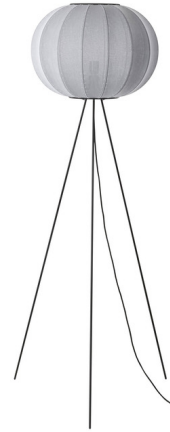

## Knit Wit High Floor Lamp

By Made By Hand

### Description

The Knit Wit High Floor Lamp brings a decorative vibe to your interior space. The tripod legs hold a unique knit yarn pattern that wraps around the shade, adding a distinct look. With an open top and bottom, warm shadows of light reflect across your room. On/Off switch is located on the cord.

### Specifications

COLOR . . . . . Silver  
BODY FINISH . . . . . Matte Black  
WATTAGE . . . . . 60W  
DIMMER . . . . . N/A  
DIMENSIONS . . . . . 17.71"W x 62.99"H  
BULB NOT INCLUDED . . . . . 1 x A19/Medium (E26)/60W/120V Incandescent  
OTHER BULB OPTIONS . . . . . 1 x A19/Medium (E26)/120V LED