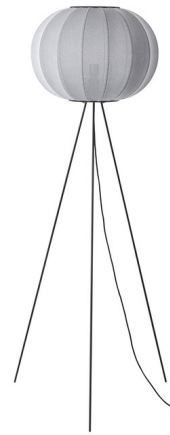

Lightology

lightology.com
866-954-4489
04-21-26

Project: _____

Company: _____

Location: _____ Fixture Type: _____

SPEC #: **MBH1275210**

Approved On: _____ Approved By: _____

Knit Wit High Floor Lamp

By Made By Hand

Description

The Knit Wit High Floor Lamp brings a decorative vibe to your interior space. The tripod legs hold a unique knit yarn pattern that wraps around the shade, adding a distinct look. With an open top and bottom, warm shadows of light reflect across your room. On/Off switch is located on the cord.

Shown in matte black / silver

Specifications

COLOR Silver
BODY FINISH Matte Black
WATTAGE 60W
DIMMER N/A
DIMENSIONS 17.71"W x 62.99"H
BULB NOT INCLUDED 1 x A19/Medium (E26)/60W/120V Incandescent
OTHER BULB OPTIONS 1 x A19/Medium (E26)/120V LED