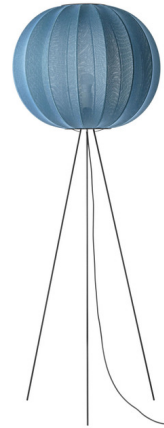

Lightology

lightology.com
866-954-4489
05-25-26

Project: _____

Company: _____

Location: _____ Fixture Type: _____

SPEC #: **MBH1275247**

Approved On: _____ Approved By: _____

Knit Wit High Floor Lamp

By Made By Hand

Description

The Knit Wit High Floor Lamp brings a decorative vibe to your interior space. The tripod legs hold a unique knit yarn pattern that wraps around the shade, adding a distinct look. With an open top and bottom, warm shadows of light reflect across your room. On/Off switch is located on the cord.

Shown in matte black / blue stone

Specifications

COLOR	Blue Stone
BODY FINISH	Matte Black
WATTAGE	60W
DIMMER	N/A
DIMENSIONS	23.62"W x 68.89"H
BULB NOT INCLUDED	1 x A19/Medium (E26)/60W/120V Incandescent
OTHER BULB OPTIONS	1 x A19/Medium (E26)/120V LED