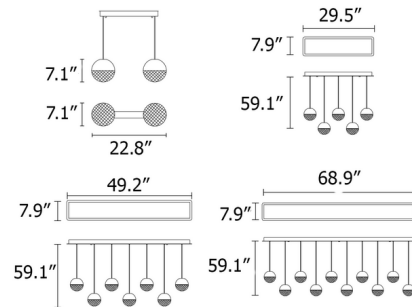

### Description

The Iglu S2 Double Pendant features a linear arrangement of metal dome shades with open mesh cages for a light, airy interpretation of the classic globe pendant. The mesh creates an interplay of light and shadow from the integrated LED light source, while the pendant's purely geometric, spherical forms offer a balanced, harmonious expression.

### Specifications

COLOR	Gold Mesh
BODY FINISH	Coated Bronze
WATTAGE	19.8W
DIMMER	0-10V
DIMENSIONS	22.835"L x 7.087"W x 7.087"H
INTEGRATED LED MODULE	2 x LED/9.9W/120V LED