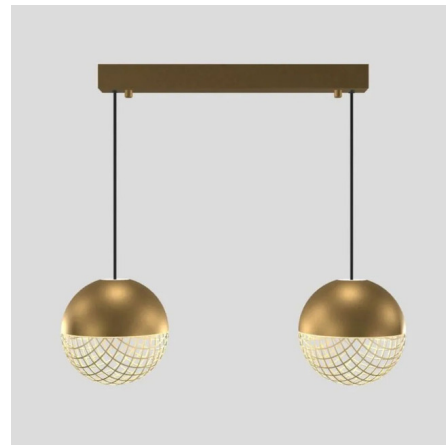

## Iglu Linear Multi Light Pendant By Masiero

### Description

The Iglu S2 Double Pendant features a linear arrangement of metal dome shades with open mesh cages for a light, airy interpretation of the classic globe pendant. The mesh creates an interplay of light and shadow from the integrated LED light source, while the pendant's purely geometric, spherical forms offer a balanced, harmonious expression.

Shown in coated bronze / gold mesh

### Specifications

COLOR	Gold Mesh
BODY FINISH	Coated Bronze
WATTAGE	19.8W
DIMMER	0-10V
DIMENSIONS	22.835"L x 7.087"W x 7.087"H
INTEGRATED LED MODULE	2 x LED/9.9W/120V LED