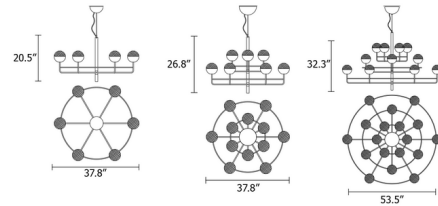

Description

The Iglu Round Chandelier features an array of metal dome shades with open mesh cages for a light, airy interpretation of the classic globe lights. The mesh creates an interplay of light and shadow from the integrated LED light sources, while the chandelier's geometric, circular form offers a balanced, harmonious expression.

Shown in coated bronze / gold mesh

Specifications

COLOR Gold Mesh
BODY FINISH Coated Bronze
WATTAGE 26.6W
DIMMER 0-10V
DIMENSIONS 37.795"W x 20.472"H
INTEGRATED LED MODULE 1 x LED/26.6W/120V LED

Technical Information