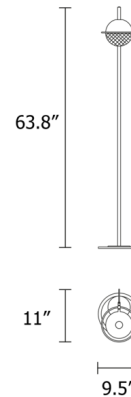

By Masiero

Description

The Iglu Floor Lamp pairs a metal dome shade with an open mesh cage for a light, airy interpretation of the classic globe floor lamp. The mesh creates an interplay of light and shadow from the integrated LED light source, while the lamp's purely geometric form offers a balanced, harmonious expression. An opening on top of the lamp also directs light upward for a dramatic effect. Includes built-in dimmer.

Shown in coated bronze / gold mesh

Specifications

COLOR	Gold Mesh
BODY FINISH	Coated Bronze
WATTAGE	15.1W
DIMMER	Included
DIMENSIONS	11.02"W x 63.78"H x 9.449"D
INTEGRATED LED MODULE	1 x LED/15.1W/120V LED

Technical Information

COLOR RENDERING	90 CRI
LAMP COLOR	3000K
LUMENS/WATT	126.62
LUMINOUS FLUX	1912 lumens

CLICK TO VIEW PRODUCT

Notes: