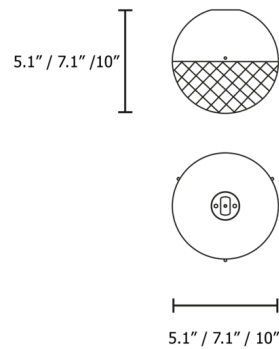

### Description

The Iglu Ceiling Light pairs a metal dome shade with an open mesh cage for a light, airy interpretation of the classic globe light fixture. The mesh creates an interplay of light and shadow from the integrated LED light source, while the fixture's purely geometric, spherical form offers a balanced, harmonious expression.

### Specifications

COLOR	Gold Mesh
BODY FINISH	Coated Bronze
WATTAGE	5.4W
DIMMER	Not Dimmable
DIMENSIONS	5.118"W x 5.118"H
INTEGRATED LED MODULE	1x LED/5.4W/120V LED