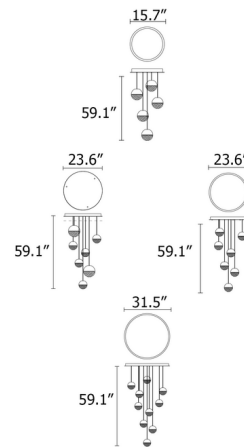

### Description

The Iglu Round Multi Light Pendant pairs a metal dome shade with an open mesh cage for a light, airy interpretation of the classic globe pent. The mesh creates an interplay of light and shadow from the integrated LED light source, which will create a dazzling display in this cluster of pendants. The 23.6 inch diameter pendant is available with 7 small globe shades or with 5 small shades and 2 large shades.

### Specifications

COLOR . . . . . Gold Mesh  
BODY FINISH . . . . . Coated Bronze  
WATTAGE . . . . . 51.8W  
DIMMER . . . . . 0-10V  
DIMENSIONS . . . . . 23.622"W x 59.055"H  
INTEGRATED LED MODULE . . . . . 7 x LED/7.4W/120V LED

### Technical Information

COLOR RENDERING . . . . . 90 CRI  
LAMP COLOR . . . . . 3000K  
LUMENS/WATT . . . . . 905.41  
LUMINOUS FLUX . . . . . 6700 lumens

Shown in coated bronze / gold mesh

CLICK TO VIEW PRODUCT