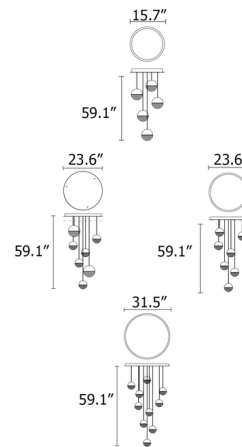

CLICK TO VIEW PRODUCT

Notes: