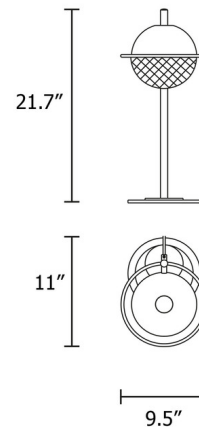

CLICK TO VIEW PRODUCT

Notes: