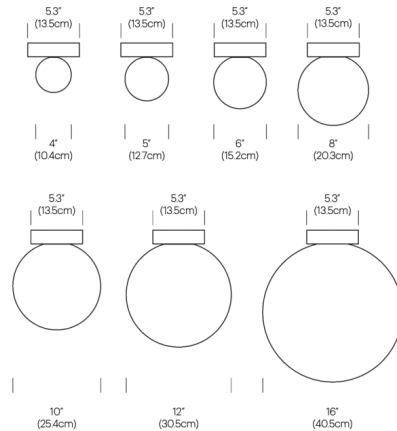

By Pablo

Description

The Bola Sphere Wall / Ceiling Light offers an elegant simplicity that will complement virtually any interior. The opal blown glass globe is backed with a sleek stainless steel canopy for a sleek modern look. Bola houses an integrated LED (available in 2700K to 1800K Warm Dim or 3000K static) to provide warm diffused light.

Shown in brass / opal

Specifications

| | |
|-----------------------|------------------------|
| COLOR | Opal |
| BODY FINISH | Brass |
| WATTAGE | 20W |
| DIMMER | Low Voltage Electronic |
| DIMENSIONS | 12"W x 12"H |
| INTEGRATED LED MODULE | 1 x LED/20W/120V LED |