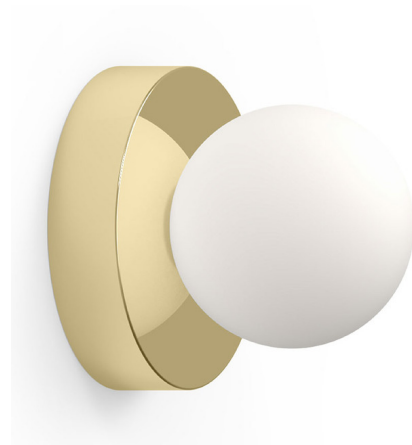

Lightology

lightology.com
866-954-4489
05-22-26

Project: _____

Company: _____

Location: _____ Fixture Type: _____

SPEC #: **PBL1276409**

Approved On: _____ Approved By: _____

Bola Sphere Wall / Ceiling Light

By Pablo

Description

The Bola Sphere Wall / Ceiling Light offers an elegant simplicity that will complement virtually any interior. The opal blown glass globe is backed with a sleek stainless steel canopy for a sleek modern look. Bola houses an integrated LED (available in 2700K to 1800K Warm Dim or 3000K static) to provide warm diffused light.

Shown in brass / opal

Specifications

| | |
|-----------------------|------------------------|
| COLOR | Opal |
| BODY FINISH | Brass |
| WATTAGE | 20W |
| DIMMER | Low Voltage Electronic |
| DIMENSIONS | 12"W x 12"H |
| INTEGRATED LED MODULE | 1 x LED/20W/120V LED |