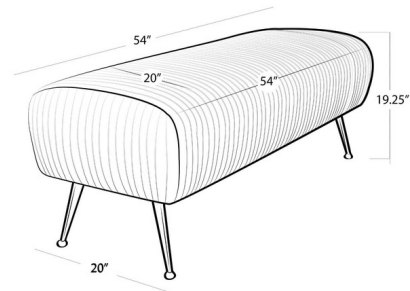

By Regina Andrew

Description

The Beretta Leather Bench brings a blend of 1960's Hollywood glam and 1940's Scandinavian simplicity to your interior space. Perfect in your hallway, or anywhere you need extra seating.

Shown in brass / cappuccino

Specifications

COLOR	Cappuccino
BODY FINISH	Brass
WATTAGE	N/A
DIMMER	N/A
DIMENSIONS	54\"W x 19.25\"H x 20\"D
BULB	N/A
COUNTRY OF ORIGIN	China

CLICK TO VIEW PRODUCT

Notes: