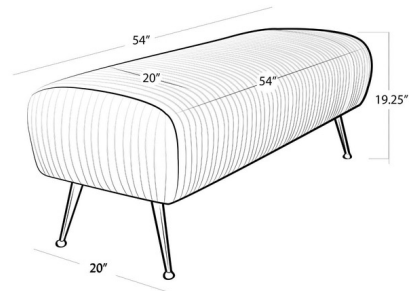

### Specifications

COLOR	Cappuccino
BODY FINISH	Brass
WATTAGE	N/A
DIMMER	N/A
DIMENSIONS	54"W x 19.25"H x 20"D
BULB	N/A
COUNTRY OF ORIGIN	China

CLICK TO VIEW PRODUCT

Notes: