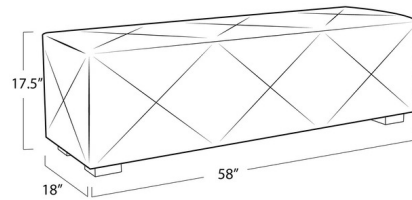

### Description

The Brooks Hair On Hide Bench brings both beauty and functionality to your interior space. This versatile piece serves as a not only a practical seating solution but its flat, sturdy surface makes it perfect for use as a table to set a tray on.

### Specifications

COLOR	N/A
BODY FINISH	Grey
WATTAGE	N/A
DIMMER	N/A
DIMENSIONS	58"W x 17.5"H x 18"D
BULB	N/A
COUNTRY OF ORIGIN	India

CLICK TO VIEW PRODUCT

Notes: