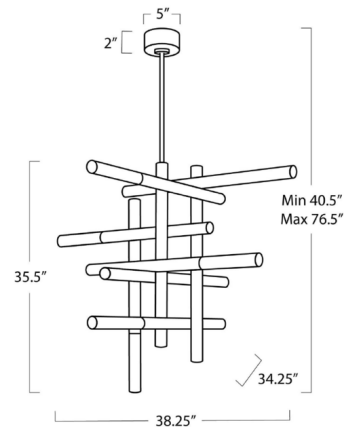

CLICK TO VIEW PRODUCT

Notes: