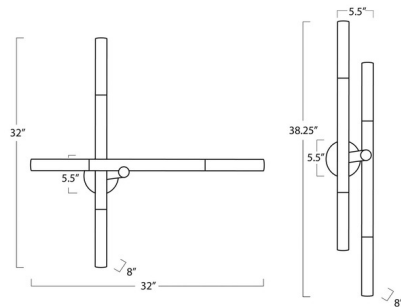

### Description

The Cass Wall Sconce is a sculptural piece of art for your interior space. The arms can be rotated to your taste, whether intersecting, perfectly parallel or displayed up and down. The frosted acrylic bulb covers add a warm glow of light across your room.

### Specifications

COLOR	White
BODY FINISH	Oil Rubbed Bronze
WATTAGE	16W
DIMMER	Standard 120V
DIMENSIONS	5.5"W x 38.25"H x 8"D
BULB INCLUDED	4 x MR11/GU10/4W/120V LED
COUNTRY OF ORIGIN	China

CLICK TO VIEW PRODUCT