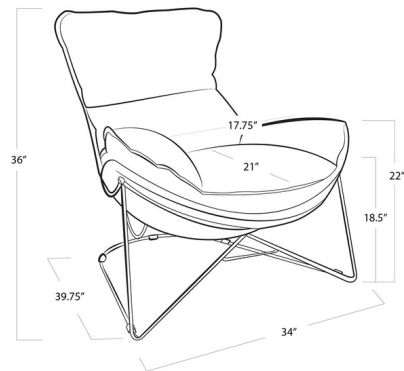

Lightology

lightology.com
866-954-4489
04-25-26

Project: _____

Company: _____

Location: _____ Fixture Type: _____

SPEC #: **RGNI276482**

Approved On: _____ Approved By: _____

Cocoon Chair

By Regina Andrew

Description

The Cocoon Chair is inspired by the iron butterfly frame. This comfortable modern piece is perfect for reading, relaxing, or chatting with friends.

Shown in grey

Specifications

COLOR	Grey
BODY FINISH	N/A
WATTAGE	N/A
DIMMER	N/A
DIMENSIONS	34"W x 36"H x 39.75"D
BULB	N/A
COUNTRY OF ORIGIN	China

CLICK TO VIEW PRODUCT

Notes: