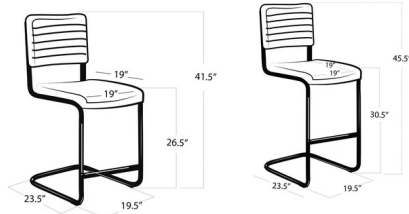

Lightology

lightology.com
866-954-4489
04-25-26

Project: _____

Company: _____

Location: _____ Fixture Type: _____

SPEC #: **RGN1276493**

Approved On: _____ Approved By: _____

Dylan Stool Set of 2

By Regina Andrew

Description

The Dylan Stool brings a practical design and stylish comfort to your interior space. The generously contoured seat and back made from soft, channel-stitched leather yield uncompromising comfort. The bent, continuous-tube frame sturdily surrenders to movement and the armless design encourages relaxed sitting in any direction while allowing easy stowing under the bar or table after use. Each has a set of 2 stools.

Shown in black / ebony leather

Specifications

COLOR	Ebony Leather
BODY FINISH	Black
WATTAGE	N/A
DIMMER	N/A
DIMENSIONS	19.5"W x 45.5"H x 23.5"D
BULB	N/A
COUNTRY OF ORIGIN	China

CLICK TO VIEW PRODUCT

Notes: