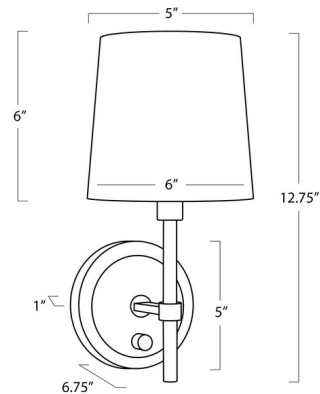

By Regina Andrew

Description

The Franklin Wall Sconce brings a clean femininity to your interior space. The slim stem holds a string shade that casts warm shadows across your room. Perfect in a powder room or flanking a bed. Dimmer switch is located on the backplate.

Shown in polished nickel / white

Specifications

COLOR	White
BODY FINISH	Polished Nickel
WATTAGE	40W
DIMMER	Standard 120V
DIMENSIONS	6"W x 12.75"H x 6.75"D
BULB NOT INCLUDED	1 x B10/Candelabra (E12)/40W/120V Incandescent
OTHER BULB OPTIONS	1 x B10/Candelabra (E12)/120V LED
COUNTRY OF ORIGIN	China