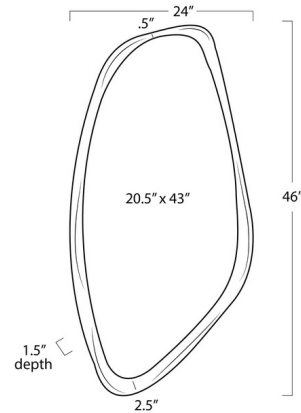

By Regina Andrew

Description

The Galet Mirror brings a unique beauty to your interior space. The organic, slightly undulating, asymmetric mirror is made complete with a classic finish.

Shown in antique gold leaf / mirror

Specifications

COLOR	Mirror
BODY FINISH	Antique Gold Leaf
WATTAGE	N/A
DIMMER	N/A
DIMENSIONS	24"W x 46"H x 1.5"D
BULB	N/A
COUNTRY OF ORIGIN	China

CLICK TO VIEW PRODUCT

Notes: