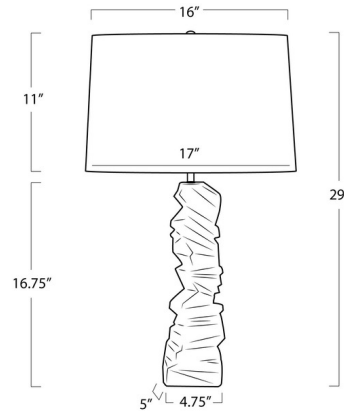

By Regina Andrew

Description

The Gallerie Metal Table Lamp brings a sculptural masterpiece to your interior space. Inspired by stacked rocks, the aluminum body is topped with a slightly tapered linen shade. Three way switch is located on the lamp socket.

Shown in blackened zinc / white linen

Specifications

COLOR White Linen
BODY FINISH Blackened Zinc
WATTAGE 150W
DIMMER Included
DIMENSIONS 17"W x 29"H
BULB NOT INCLUDED 1 x A19 3-Way/Medium (E26)/150W/120V Incandescent
OTHER BULB OPTIONS 1 x A19 3-Way/Medium (E26)/120V LED
COUNTRY OF ORIGIN India