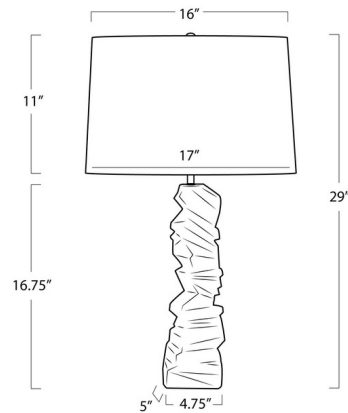

### Description

The Gallerie Metal Table Lamp brings a sculptural masterpiece to your interior space. Inspired by stacked rocks, the aluminum body is topped with a slightly tapered linen shade. Three way switch is located on the lamp socket.

### Specifications

COLOR . . . . . White Linen  
BODY FINISH . . . . . Blackened Zinc  
WATTAGE . . . . . 150W  
DIMMER . . . . . Included  
DIMENSIONS . . . . . 17"W x 29"H  
BULB NOT INCLUDED . . . . . 1 x A19 3-Way/Medium (E26)/150W/120V Incandescent  
OTHER BULB OPTIONS . . . . . 1 x A19 3-Way/Medium (E26)/120V LED  
COUNTRY OF ORIGIN . . . . . India