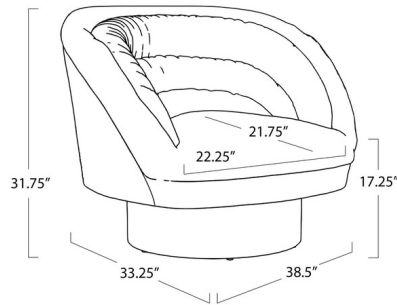

Shown in brushed brass / white

Specifications

COLOR	White
BODY FINISH	Brushed Brass
WATTAGE	N/A
DIMMER	N/A
DIMENSIONS	38.5"W x 31.75"H x 33.25"D
BULB	N/A
COUNTRY OF ORIGIN	China

CLICK TO VIEW PRODUCT

Notes: