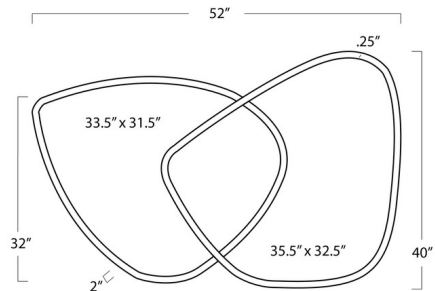

Description

The Harmony Mirror will catch your eye the moment you see it. The bold frame and overlapping shapes adds an edgy touch to any room.

Shown in natural brass

Specifications

COLOR	N/A
BODY FINISH	Natural Brass
WATTAGE	N/A
DIMMER	N/A
DIMENSIONS	52"W x 40"H x 2"D
BULB	N/A
COUNTRY OF ORIGIN	China