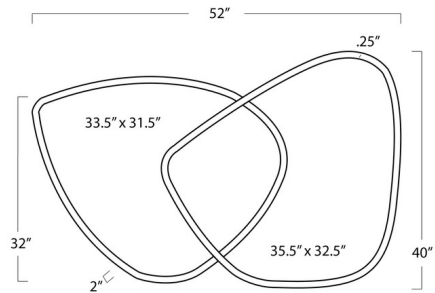

Description

The Harmony Mirror will catch your eye the moment you see it. The bold frame and overlapping shapes adds an edgy touch to any room.

Shown in natural brass

Specifications

COLOR	N/A
BODY FINISH	Natural Brass
WATTAGE	N/A
DIMMER	N/A
DIMENSIONS	52"W x 40"H x 2"D
BULB	N/A
COUNTRY OF ORIGIN	China