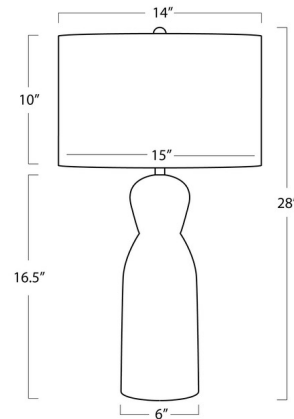

Shown in white / white linen

Specifications

COLOR	White Linen
BODY FINISH	White
WATTAGE	150W
DIMMER	N/A
DIMENSIONS	15"W x 28"H
BULB NOT INCLUDED	1 x A19 3-Way/Medium (E26)/150W/120V Incandescent
OTHER BULB OPTIONS	1 x A19 3-Way/Medium (E26)/120V LED
COUNTRY OF ORIGIN	China

CLICK TO VIEW PRODUCT

Notes: