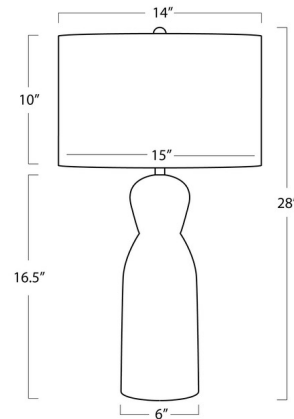

### Specifications

COLOR	White Linen
BODY FINISH	White
WATTAGE	150W
DIMMER	N/A
DIMENSIONS	15"W x 28"H
BULB NOT INCLUDED	1 x A19 3-Way/Medium (E26)/150W/120V Incandescent
OTHER BULB OPTIONS	1 x A19 3-Way/Medium (E26)/120V LED
COUNTRY OF ORIGIN	China