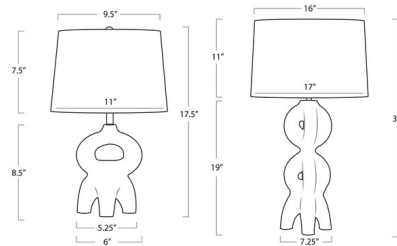

Notes: 17.5 inch size has an On/Off switch on the cord. 31 inch size has a Three way switch located on the lamp socket.

Shown in white / white linen

### Specifications

COLOR	White Linen
BODY FINISH	White
WATTAGE	60W
DIMMER	N/A
DIMENSIONS	11"W x 17.5"H
BULB NOT INCLUDED	1 x B10/Candelabra (E12)/60W/120V Incandescent
OTHER BULB OPTIONS	1 x B10/Candelabra (E12)/120V LED
COUNTRY OF ORIGIN	India