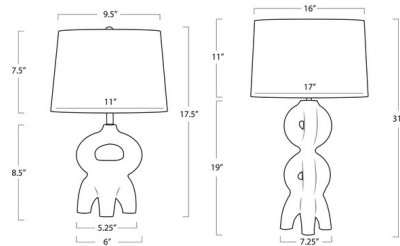

By Regina Andrew

Description

The Jacob Metal Table Lamp brings a sculptural beauty to your interior space. The folk art inspired frame is topped with a linen shaped shade that casts a warm glow of light across your room.

Notes: 17.5 inch size has an On/Off switch on the cord. 31 inch size has a Three way switch located on the lamp socket.

Shown in white / white linen

Specifications

COLOR	White Linen
BODY FINISH	White
WATTAGE	60W
DIMMER	N/A
DIMENSIONS	11"W x 17.5"H
BULB NOT INCLUDED	1 x B10/Candelabra (E12)/60W/120V Incandescent
OTHER BULB OPTIONS	1 x B10/Candelabra (E12)/120V LED
COUNTRY OF ORIGIN	India