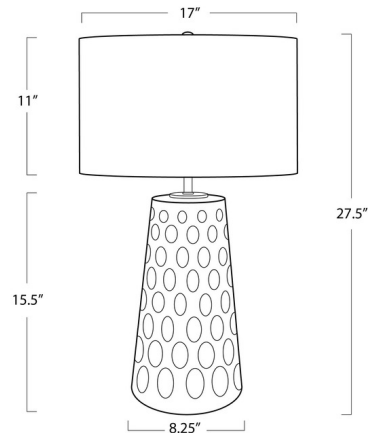

### Description

The Kelvin Ceramic Table Lamp brings a decorative beauty to your interior space. The cutout, ceramic body is topped with a round linen shade that casts a warm glow of light, through the shade and the perforated base, across your room. Three way switch is located on the lamp socket.

### Specifications

COLOR	White Linen
BODY FINISH	Black
WATTAGE	150W
DIMMER	Standard 120V
DIMENSIONS	17"W x 27.5"H
BULB NOT INCLUDED	1 x A19 3-Way/Medium (E26)/150W/120V Incandescent
OTHER BULB OPTIONS	1 x A19 3-Way/Medium (E26)/120V LED
COUNTRY OF ORIGIN	China