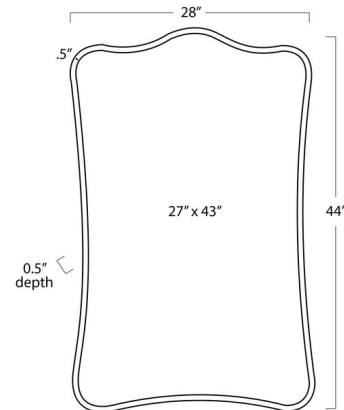

By Regina Andrew

Description

The Lyrical Mirror adds a timeless elegance to your interior space. The gold frame offers a regal touch and natural allure to your home.

Shown in gold leaf / mirror

Specifications

COLOR	Mirror
BODY FINISH	Gold Leaf
WATTAGE	N/A
DIMMER	N/A
DIMENSIONS	28"W x 44"H x 0.5"D
BULB	N/A
COUNTRY OF ORIGIN	China

CLICK TO VIEW PRODUCT

Notes: