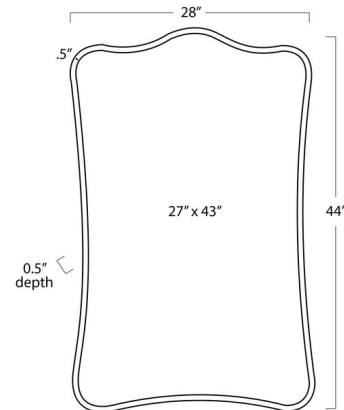

Shown in gold leaf / mirror

Specifications

COLOR	Mirror
BODY FINISH	Gold Leaf
WATTAGE	N/A
DIMMER	N/A
DIMENSIONS	28"W x 44"H x 0.5"D
BULB	N/A
COUNTRY OF ORIGIN	China

CLICK TO VIEW PRODUCT

Notes: