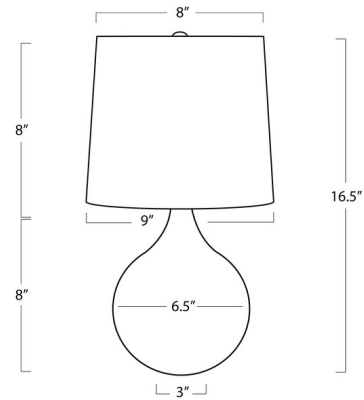

### Specifications

COLOR	White
BODY FINISH	Natural
WATTAGE	60W
DIMMER	N/A
DIMENSIONS	9"W x 16.5"H
BULB NOT INCLUDED	1 x B10/Candelabra (E12)/60W/120V Incandescent
OTHER BULB OPTIONS	1 x B10/Candelabra (E12)/120V LED
COUNTRY OF ORIGIN	China