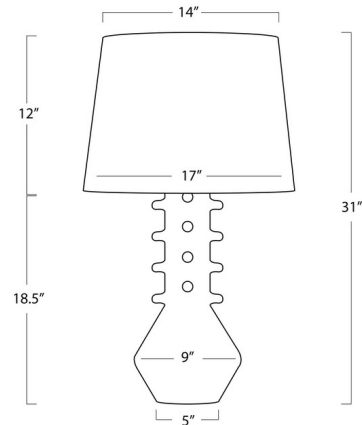

By Regina Andrew

Description

The Norway Ceramic Table Lamp brings a modern functionality to your interior space. The elongated hourglass base is dotted with ceramic spikes, each formed and applied by hand. Finished with a crisp, natural linen shade and natural brass finial and neck. Three-way switch is located on the lamp socket.

Shown in white / natural linen

Specifications

COLOR	Natural Linen
BODY FINISH	White
WATTAGE	150W
DIMMER	Included
DIMENSIONS	17"W x 31"H
BULB NOT INCLUDED	1 x A19 3-Way/Medium (E26)/150W/120V Incandescent
OTHER BULB OPTIONS	1 x A19 3-Way/Medium (E26)/120V LED
COUNTRY OF ORIGIN	China