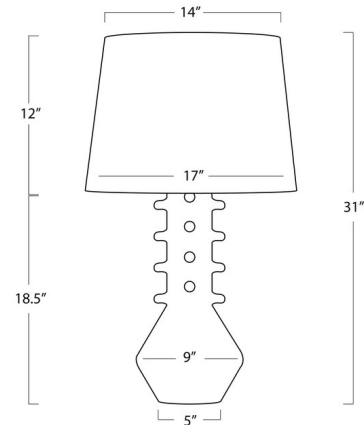

By Regina Andrew

Description

The Norway Ceramic Table Lamp brings a modern functionality to your interior space. The elongated hourglass base is dotted with ceramic spikes, each formed and applied by hand. Finished with a crisp, natural linen shade and natural brass finial and neck. Three-way switch is located on the lamp socket.

Shown in white / natural linen

Specifications

COLOR Natural Linen
BODY FINISH White
WATTAGE 150W
DIMMER Included
DIMENSIONS 17"W x 31"H
BULB NOT INCLUDED 1 x A19 3-Way/Medium (E26)/150W/120V Incandescent
OTHER BULB OPTIONS 1 x A19 3-Way/Medium (E26)/120V LED
COUNTRY OF ORIGIN China