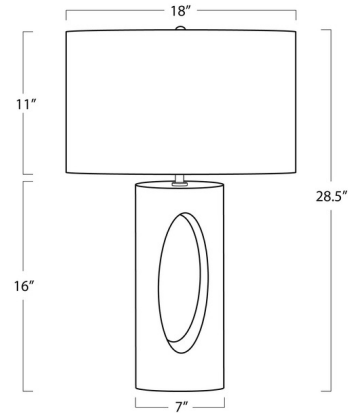

By Regina Andrew

Description

The Portia Marble Table Lamp brings a sculptural beauty to your interior space. The stunning natural marble base, open in the center, is topped with a round linen shade that casts a warm glow of light across your room. On/Off switch is located on the lamp socket.

Shown in green marble / white linen

Specifications

COLOR	White Linen
BODY FINISH	Green Marble
WATTAGE	100W
DIMMER	N/A
DIMENSIONS	18"W x 28.5"H
BULB NOT INCLUDED	1 x A19/Medium (E26)/100W/120V Incandescent
OTHER BULB OPTIONS	1 x A19/Medium (E26)/120V LED
COUNTRY OF ORIGIN	India