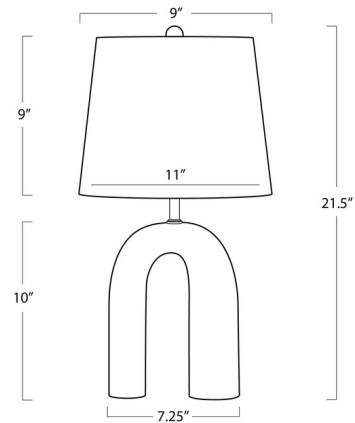

Shown in white marble / white

Specifications

COLOR White
BODY FINISH White Marble
WATTAGE 150W
DIMMER Included
DIMENSIONS 11"W x 21.5"H
BULB NOT INCLUDED 1 x A19 3-Way/Medium (E26)/150W/120V Incandescent
OTHER BULB OPTIONS 1 x A19 3-Way/Medium (E26)/120V LED
COUNTRY OF ORIGIN India