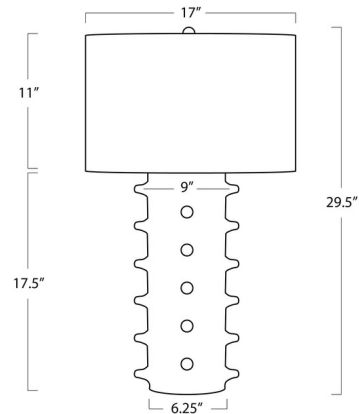

Description

The Spruce Ceramic Table Lamp brings a functioning beauty to your interior space. The slim base has distinctive protruding nodules, creating the effect of a piece of art. Topped with a drum shaped linen shade. Three way switch is located on the lamp socket.

Shown in black / white linen

Specifications

| | |
|-------------------|---|
| COLOR | White Linen |
| BODY FINISH | Black |
| WATTAGE | 150W |
| DIMMER | Included |
| DIMENSIONS | 17"W x 29.5"H |
| BULB NOT INCLUDED | 1 x A19 3-Way/Medium (E26)/150W/120V Incandescent |
| COUNTRY OF ORIGIN | China |