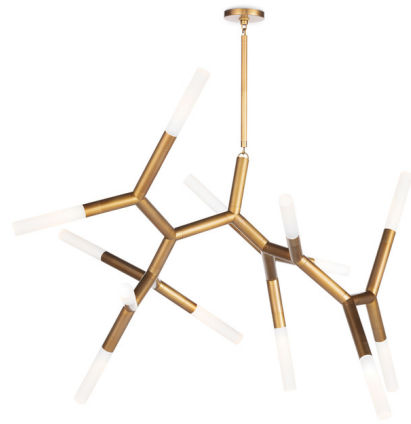

Lightology

lightology.com
866-954-4489
07-08-26

Project: _____

Company: _____

Location: _____ Fixture Type: _____

SPEC #: **RGNI276548**

Approved On: _____ Approved By: _____

Traveler Chandelier

By Regina Andrew

Description

The Traveler Chandelier offers a modern, geometric design with branching arms capped by frosted acrylic bulb covers. Expertly engineered to hang at a slight angle, this sculptural masterpiece will surely make a statement in your room. Note: Due to the weight of this fixture, additional ceiling support is required.

Shown in natural brass / frost

Specifications

COLOR Frost
BODY FINISH Natural Brass
WATTAGE 52W
DIMMER Standard 120V
DIMENSIONS 49"W x 41"H
BULB INCLUDED 13 x MR11/GU10/4W/120V LED
COUNTRY OF ORIGIN China

Technical Information

PRODUCT DIMENSIONS Maximum Overall Height: 71"

CLICK TO VIEW PRODUCT

Notes: