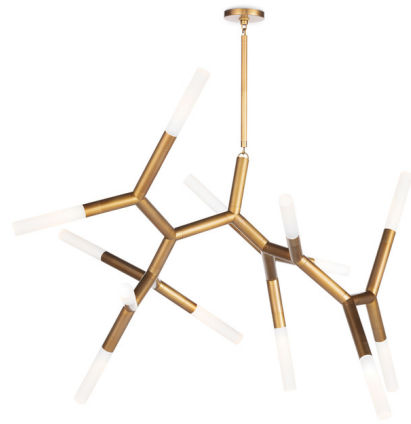

## Traveler Chandelier

By Regina Andrew

### Description

The Traveler Chandelier offers a modern, geometric design with branching arms capped by frosted acrylic bulb covers. Expertly engineered to hang at a slight angle, this sculptural masterpiece will surely make a statement in your room. Note: Due to the weight of this fixture, additional ceiling support is required.

Shown in natural brass / frost

### Specifications

COLOR . . . . . Frost  
BODY FINISH . . . . . Natural Brass  
WATTAGE . . . . . 52W  
DIMMER . . . . . Standard 120V  
DIMENSIONS . . . . . 49"W x 41"H  
BULB INCLUDED . . . . . 13 x MR11/GU10/4W/120V LED  
COUNTRY OF ORIGIN . . . . . China