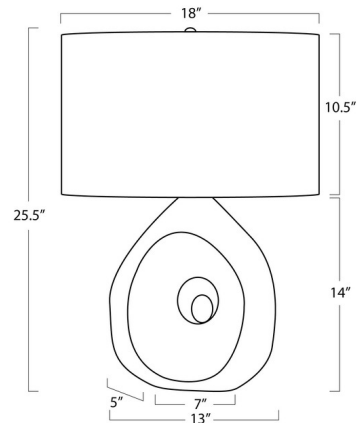

By Regina Andrew

Description

The Tristan Table Lamp brings a sculptural masterpiece to your interior space. The organic shaped body, with a textured gold leaf center, is topped with a round shaped linen shade. Three way switch is located on the lamp socket.

Shown in matte white / white linen

Specifications

| | |
|--------------------|---|
| COLOR | White Linen |
| BODY FINISH | Matte White |
| WATTAGE | 150W |
| DIMMER | Included |
| DIMENSIONS | 18"W x 25.5"H |
| BULB NOT INCLUDED | 1 x A19 3-Way/Medium (E26)/150W/120V Incandescent |
| OTHER BULB OPTIONS | 1 x A19 3-Way/Medium (E26)/120V LED |
| COUNTRY OF ORIGIN | China |