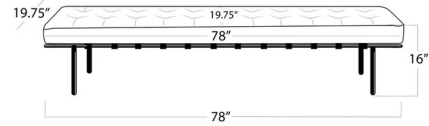

Lightology

lightology.com
866-954-4489
04-25-26

Project: _____

Company: _____

Location: _____ Fixture Type: _____

SPEC #: **RGN1276552**

Approved On: _____ Approved By: _____

Tufted Gallery Bench

By Regina Andrew

Description

The Tufted Gallery Bench brings a functional beauty to your interior space. The luscious wrapped leather bench is perfect in a hallway, at the end of your bed, or anywhere you need elegant extra seating.

Shown in cappuccino / brass

Specifications

COLOR	N/A
BODY FINISH	Cappuccino / Brass
WATTAGE	N/A
DIMMER	N/A
DIMENSIONS	78"W x 16"H x 19.75"D
BULB	N/A
COUNTRY OF ORIGIN	China

CLICK TO VIEW PRODUCT

Notes: