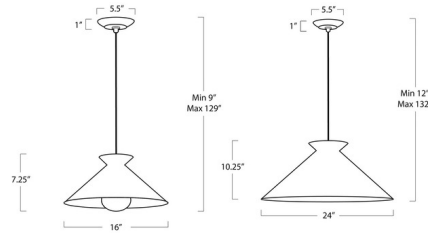

### Specifications

COLOR . . . . . N/A  
BODY FINISH . . . . . Black  
WATTAGE . . . . . 60W  
DIMMER . . . . . Standard 120V  
DIMENSIONS . . . . . 16"W x 7.25"H  
BULB NOT INCLUDED . . . . . 1 x G30/Medium (E26)/60W/120V Incandescent  
OTHER BULB OPTIONS . . . . . 1 x G30/Medium (E26)/120V LED  
COUNTRY OF ORIGIN . . . . . China

### Technical Information

PRODUCT DIMENSIONS . . . . . Adjustable Cable Length: 120"

CLICK TO VIEW PRODUCT

Notes: