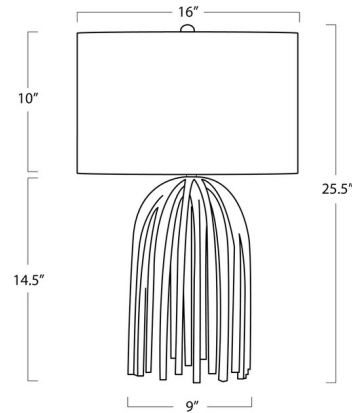

By Regina Andrew

Description

The Webbed Table Lamp brings a modern beauty to your interior space. The sculpted iron form is topped with a round linen shade that casts a warm glow of light across your room. Three way switch is located on the lamp socket.

Shown in blackened iron / white

Specifications

COLOR	White
BODY FINISH	Blackened Iron
WATTAGE	150W
DIMMER	N/A
DIMENSIONS	16"W x 25.5"H
BULB NOT INCLUDED	1 x A19 3-Way/Medium (E26)/150W/120V Incandescent
OTHER BULB OPTIONS	1 x A19 3-Way/Medium (E26)/120V LED
COUNTRY OF ORIGIN	India