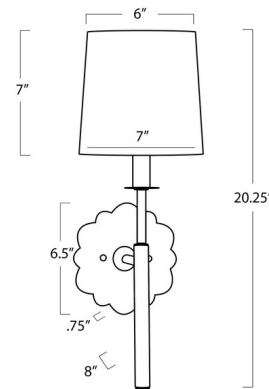

CLICK TO VIEW PRODUCT

Notes: