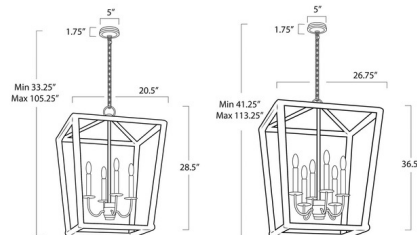

Specifications

COLOR	White
BODY FINISH	Blackened Brass
WATTAGE	240W
DIMMER	Standard 120V
DIMENSIONS	20.5"W x 28.5"H
BULB NOT INCLUDED	4 x B10/Candelabra (E12)/60W/120V Incandescent
OTHER BULB OPTIONS	4 x B10/Candelabra (E12)/120V LED
COUNTRY OF ORIGIN	China

Technical Information

PRODUCT DIMENSIONS	Adjustable Chain Length: 72"
--------------------	------------------------------

CLICK TO VIEW PRODUCT

Notes: