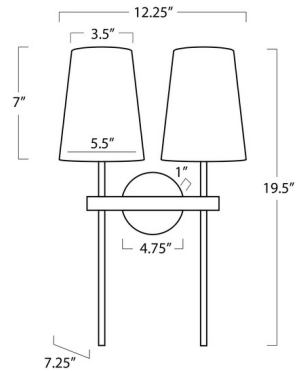

By Regina Andrew

Description

The Toni Double Wall Sconce brings a clean simplicity to your interior space. The sleek steel frame is complemented by tall, tapered linen shades that cast a warm glow of light across your room.

Shown in natural brass / white

Specifications

COLOR	White
BODY FINISH	Natural Brass
WATTAGE	120W
DIMMER	Standard 120V
DIMENSIONS	12.25"W x 19.5"H x 7.25"D
BULB NOT INCLUDED	2 x B10/Candelabra (E12)/60W/120V Incandescent
OTHER BULB OPTIONS	2 x B10/Candelabra (E12)/120V LED
COUNTRY OF ORIGIN	China