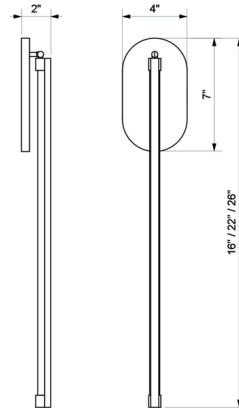

Lightology

lightology.com
866-954-4489
04-12-26

Project: _____

Company: _____

Location: _____ Fixture Type: _____

SPEC #: **RGL1276599**

Approved On: _____ Approved By: _____

Ray Slim Wall Sconce By Ridgely Studio Works

Description

The Ray Slim Wall Sconce carries a sleek, versatile look that adds a modern touch to any home. A round frosted acrylic diffuser glows from behind a cold-rolled steel rod, creating a back-lit effect as it casts a gentle, inviting light throughout your space.

Shown in westwood brass orbital / frosted

Specifications

COLOR	Frosted
BODY FINISH	Westwood Brass Orbital
WATTAGE	6.5W
DIMMER	Low Voltage Electronic
DIMENSIONS	4"W x 26"H x 2"D
INTEGRATED LED MODULE	1 x LED/6.5W/120V LED
COUNTRY OF ORIGIN	Canada

Technical Information

LAMP COLOR	3000K
LUMENS/WATT	90.77
LUMINOUS FLUX	590 lumens

CLICK TO VIEW PRODUCT

Notes: