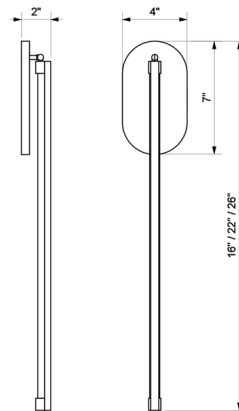

Lightology

lightology.com
866-954-4489
06-04-26

Project: _____

Company: _____

Location: _____ Fixture Type: _____

SPEC #: **RGL1276599**

Approved On: _____ Approved By: _____

Ray Slim Wall Sconce By Ridgely Studio Works

Description

The Ray Slim Wall Sconce carries a sleek, versatile look that adds a modern touch to any home. A round frosted acrylic diffuser glows from behind a cold-rolled steel rod, creating a back-lit effect as it casts a gentle, inviting light throughout your space.

Shown in westwood brass orbital / frosted

Specifications

COLOR	Frosted
BODY FINISH	Westwood Brass Orbital
WATTAGE	6.5W
DIMMER	Low Voltage Electronic
DIMENSIONS	4"W x 26"H x 2"D
INTEGRATED LED MODULE	1 x LED/6.5W/120V LED
COUNTRY OF ORIGIN	Canada