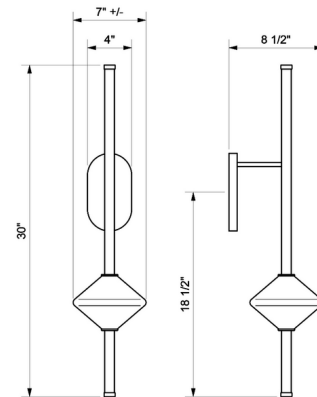

## Gem1 Wall Sconce - Fixed Arm

By Ridgely Studio Works

### Description

Inspired by an abacus, the Gem1 Wall Sconce with Fixed Arm features a hand-blown diamond-shaped glass diffuser set on a vertical steel rod. This fixed structure version of the Gem1 is ideal for both high-traffic areas and commercial applications. The modern, geometric style of this distinctive wall light enhances your space with contemporary flair.

### Specifications

COLOR . . . . . N/A  
 BODY FINISH . . . . . Westwood Brass Orbital  
 WATTAGE . . . . . 4.5W  
 DIMMER . . . . . Low Voltage Electronic  
 DIMENSIONS . . . . . 7\"/>