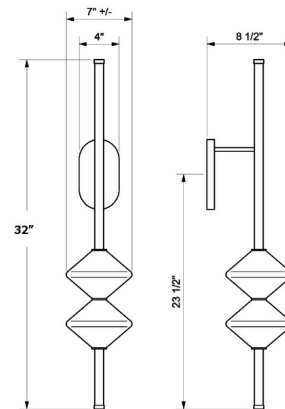

By Ridgely Studio Works

Description

The Gem2 Wall Sconce with Fixed Arm features hand-blown glass diffusers that mimic abacus beads, set on a vertical steel rod. This fixed structure version of the Gem2 is ideal for both high-traffic areas and commercial applications. Update your space with the modern, geometric style of this distinctive wall light.

Specifications

COLOR	N/A
BODY FINISH	Westwood Brass Orbital
WATTAGE	9W
DIMMER	Low Voltage Electronic
DIMENSIONS	7"W x 32"H x 8.5"D
INTEGRATED LED MODULE	1 x LED/9W/120V LED
COUNTRY OF ORIGIN	Canada

Technical Information

LAMP COLOR	3000K
LUMENS/WATT	105.56
LUMINOUS FLUX	950 lumens

Shown in westwood brass orbital

CLICK TO VIEW PRODUCT

Notes: