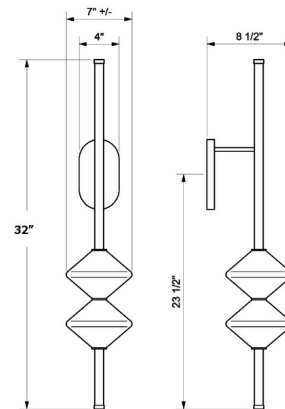

### Description

The Gem2 Wall Sconce with Fixed Arm features hand-blown glass diffusers that mimic abacus beads, set on a vertical steel rod. This fixed structure version of the Gem2 is ideal for both high-traffic areas and commercial applications. Update your space with the modern, geometric style of this distinctive wall light.

### Specifications

|                       |                        |
|-----------------------|------------------------|
| COLOR                 | N/A                    |
| BODY FINISH           | Westwood Brass Orbital |
| WATTAGE               | 9W                     |
| DIMMER                | Low Voltage Electronic |
| DIMENSIONS            | 7\"W x 32\"H x 8.5\"D  |
| INTEGRATED LED MODULE | 1 x LED/9W/120V LED    |
| COUNTRY OF ORIGIN     | Canada                 |