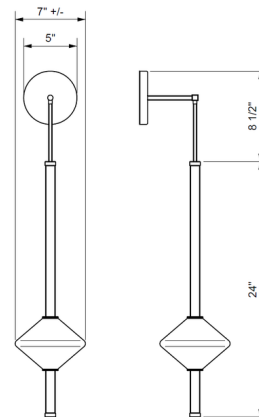

By Ridgely Studio Works

Description

The Gem1 Wall Sconce with Round Backplate features a hand-blown glass diffuser that takes its form from an abacus bead. The glass is set on a metal rod and suspended on a braided black cloth cord for a unique, dynamic feel. The cord can be adjusted to change hanging height, up to a maximum of 6 inches. Update your space with the modern, geometric style of this distinctive wall light.

Shown in matte black

Specifications

COLOR	N/A
BODY FINISH	Matte Black
WATTAGE	4.5W
DIMMER	Low Voltage Electronic
DIMENSIONS	7"W x 32.5"H
INTEGRATED LED MODULE	1 x LED/4.5W/120V LED
COUNTRY OF ORIGIN	Canada