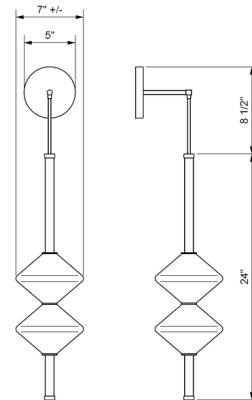

By Ridgely Studio Works

Description

Inspired by an abacus, the Gem2 Wall Sconce with Round Backplate features two hand-blown diamond-shaped glass diffusers set on a vertical metal rod. The assembly is suspended on a braided black cloth cord for a unique, dynamic feel, and hanging height can be changed by adjusting the cord length up to a maximum of 6 inches. The modern, geometric style of this distinctive wall light enhances your space with contemporary flair.

Shown in matte black

Specifications

COLOR	N/A
BODY FINISH	Satin Brass
WATTAGE	9W
DIMMER	Low Voltage Electronic
DIMENSIONS	7"W x 32.5"H
INTEGRATED LED MODULE	1 x LED/9W/120V LED
COUNTRY OF ORIGIN	Canada

Technical Information