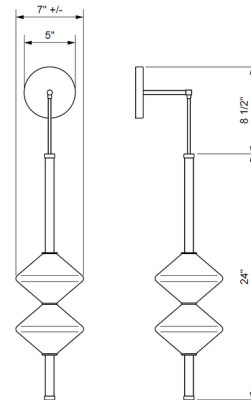

By Ridgely Studio Works

Description

Inspired by an abacus, the Gem2 Wall Sconce with Round Backplate features two hand-blown diamond-shaped glass diffusers set on a vertical metal rod. The assembly is suspended on a braided black cloth cord for a unique, dynamic feel, and hanging height can be changed by adjusting the cord length up to a maximum of 6 inches. The modern, geometric style of this distinctive wall light enhances your space with contemporary flair.

Shown in matte black

Specifications

COLOR	N/A
BODY FINISH	Matte Black
WATTAGE	9W
DIMMER	Low Voltage Electronic
DIMENSIONS	7"W x 32.5"H
INTEGRATED LED MODULE	1 x LED/9W/120V LED
COUNTRY OF ORIGIN	Canada

Technical Information