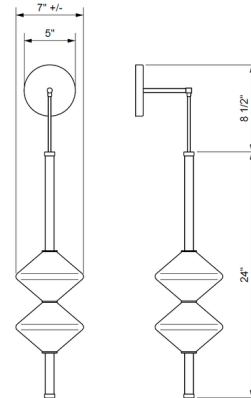

By Ridgely Studio Works

Description

Inspired by an abacus, the Gem2 Wall Sconce with Round Backplate features two hand-blown diamond-shaped glass diffusers set on a vertical metal rod. The assembly is suspended on a braided black cloth cord for a unique, dynamic feel, and hanging height can be changed by adjusting the cord length up to a maximum of 6 inches. The modern, geometric style of this distinctive wall light enhances your space with contemporary flair.

Shown in matte black

Specifications

COLOR	N/A
BODY FINISH	Matte Black
WATTAGE	9W
DIMMER	Low Voltage Electronic
DIMENSIONS	7"W x 32.5"H
INTEGRATED LED MODULE	1 x LED/9W/120V LED
COUNTRY OF ORIGIN	Canada

Technical Information